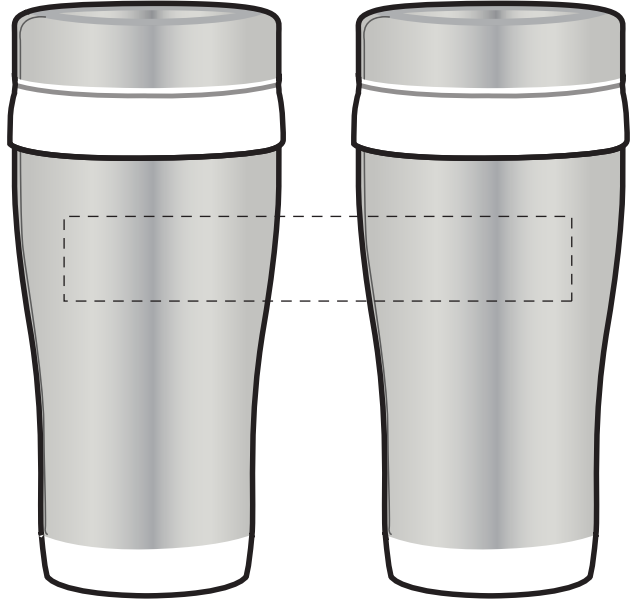

7.62 cm

15.24 cm

STANDARD

WRAPAROUND

ORIENT COLLECTION Code- ALUD11

Order No: Qty: Item Size: 18 (h) cm Actual Print Size: Standard: 7.62(w)x2.54(h) cm Wraparound: 15.24 (w) x 2.54 (h) cm Item colour: Print colour: Print sides: Maximum Print Area(s):	<input type="checkbox"/> Repeat order, Previous PO: _____	<input type="checkbox"/> New order	Sample Options: <input type="checkbox"/> Physical sample needed (extra 1week and AU\$65.00 cost) <input type="checkbox"/> Sample Image needed <input type="checkbox"/> No sample needed (Direct product from artwork approval)
	<input type="checkbox"/> Factory sample supplied	Note:	<input type="checkbox"/> Approved <input type="checkbox"/> Alterations as marked Name: Company: Signed: Date: