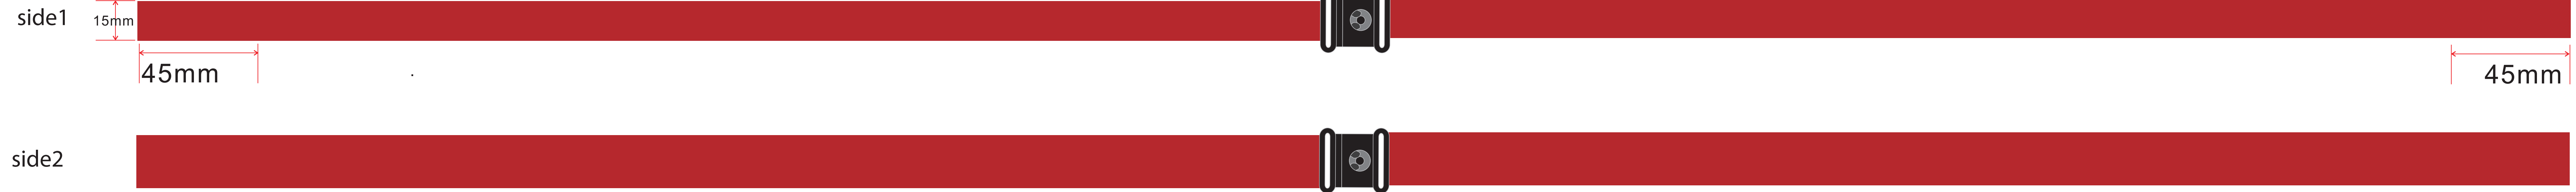

W:900mm *H:15mm

ORIENT COLLECTION LANY02 - Flat Ribbed Lanyard With Swivel Clip		
Order No:	<input type="checkbox"/> Repeat order, Previous PO:	<input checked="" type="checkbox"/> New order
Qty:	_____	
Item Size : 15mm x900mm	<input type="checkbox"/> Factory sample supplied	Sample Options: <input type="checkbox"/> Physical sample needed (extra 1week and AU\$65.00 cost) <input type="checkbox"/> Sample Image needed <input type="checkbox"/> No sample needed (Direct product from artwork approval)
Actual Print Size:	Note:	<input type="checkbox"/> Approved <input type="checkbox"/> Alterations as marked
Item colour:		Name:
Print colour:		Company:
Print sides:		Signed:
		Date:

Term and conditions:
 We will be free of liability should your order be delayed due to circumstances beyond our control. Such as Port/Vessel delays due to Weather, or labour action. As PMS colours are usually mixed by hand, from time to time there could be a colour difference from the requested pms to the final product. This is due to ink colour, substrate being printed and decoration type, this is unavoidable on the final product and customer should expect that some variance may show up dependent on the factors above. We considers this as acceptable. Please note that differences in printing could be up to 2 shades in PMS. All artwork have to be approved in 36 hours when receiveing. Production will not commence without sample option selected.