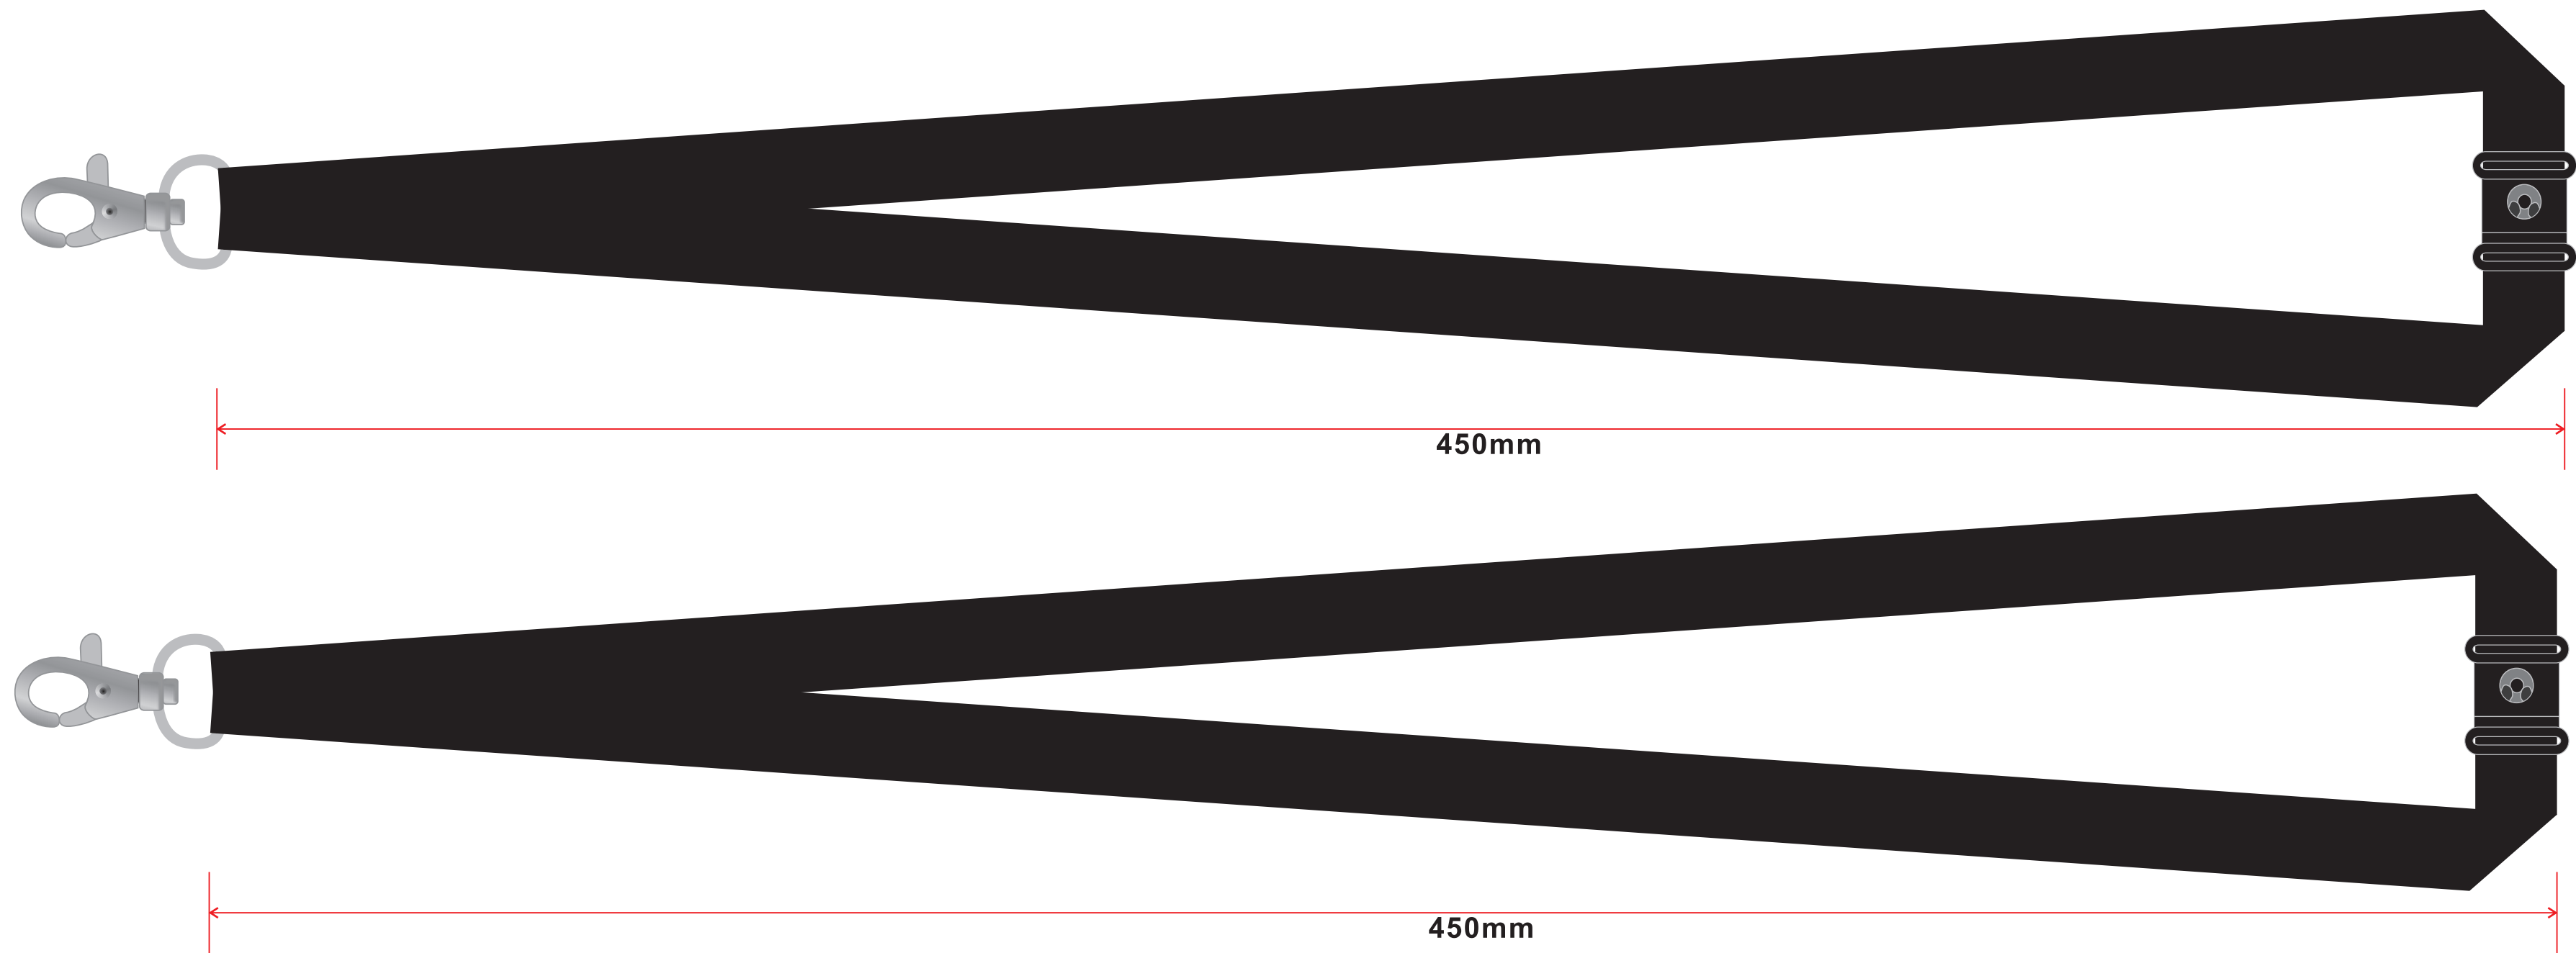

W:900mm *H:15mm

ORIENT COLLECTION LANY02 - Flat Ribbed Lanyard With Swivel Clip		
Order No:	<input type="checkbox"/> Repeat order, Previous PO:	<input checked="" type="checkbox"/> New order
Qty:	_____	
Item Size : 15mm x900mm	<input type="checkbox"/> Factory sample supplied	Sample Options: <input type="checkbox"/> Physical sample needed (extra 1week and AU\$65.00 cost) <input type="checkbox"/> Sample Image needed <input type="checkbox"/> No sample needed (Direct product from artwork approval)
Actual Print Size:	Note:	<input type="checkbox"/> Approved <input type="checkbox"/> Alterations as marked
Item colour:		Name:
Print colour:		Company:
Print sides:		Signed:
		Date:

Term and conditions:
 We will be free of liability should your order be delayed due to circumstances beyond our control. Such as Port/Vessel delays due to Weather, or labour action. As PMS colours are usually mixed by hand, from time to time there could be a colour difference from the requested pms to the final product. This is due to ink colour, substrate being printed and decoration type, this is unavoidable on the final product and customer should expect that some variance may show up dependent on the factors above. We considers this as acceptable. Please note that differences in printing could be up to 2 shades in PMS. All artwork have to be approved in 36 hours when receiveing. Production will not commence without sample option selected.