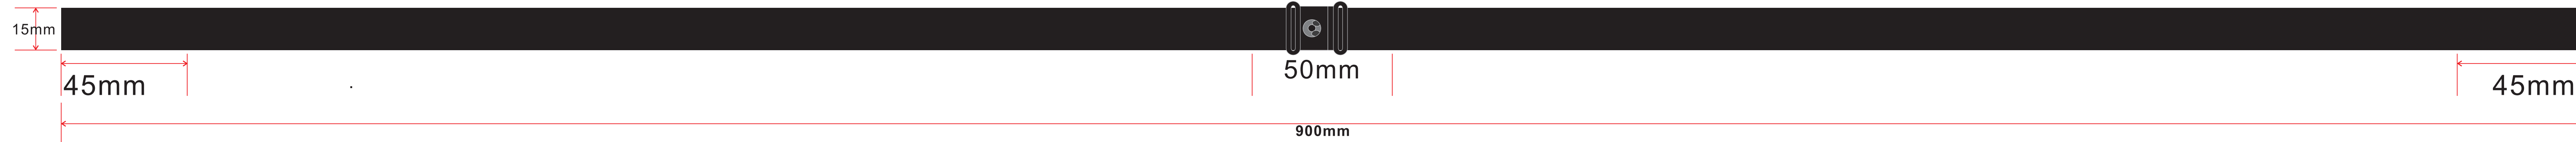

W:900mm * H:15mm

ORIENT COLLECTION		LANY04 Satin Lanyard With Swivel Clip	
Order No:	<input type="checkbox"/> Repeat order, Previous PO: <input checked="" type="checkbox"/> New order	Sample Options:	
Qty:		<input type="checkbox"/> Physical sample needed (extra 1week and AU\$65.00 cost)	<input type="checkbox"/> Sample Image needed
Item Size : 15mm x900mm	<input type="checkbox"/> Factory sample supplied	<input type="checkbox"/> No sample needed (Direct product from artwork approval)	
Actual Print Size:	Note:	<input type="checkbox"/> Approved <input type="checkbox"/> Alterations as marked	
Item colour:		Name:	
Print colour:		Company:	
Print sides:		Signed:	
		Date:	

Term and conditions:
 We will be free of liability should your order be delayed due to circumstances beyond our control. Such as Port/Vessel delays due to Weather, or labour action. As PMS colours are usually mixed by hand, from time to time there could be a colour difference from the requested pms to the final product. This is due to ink colour, substrate being printed and decoration type, this is unavoidable on the final product and customer should expect that some variance may show up dependent on the factors above. We considers this as acceptable. Please note that differences in printing could be up to 2 shades in PMS. All artwork have to be approved in 36 hours when receiveing. Production will not commence without sample option selected.