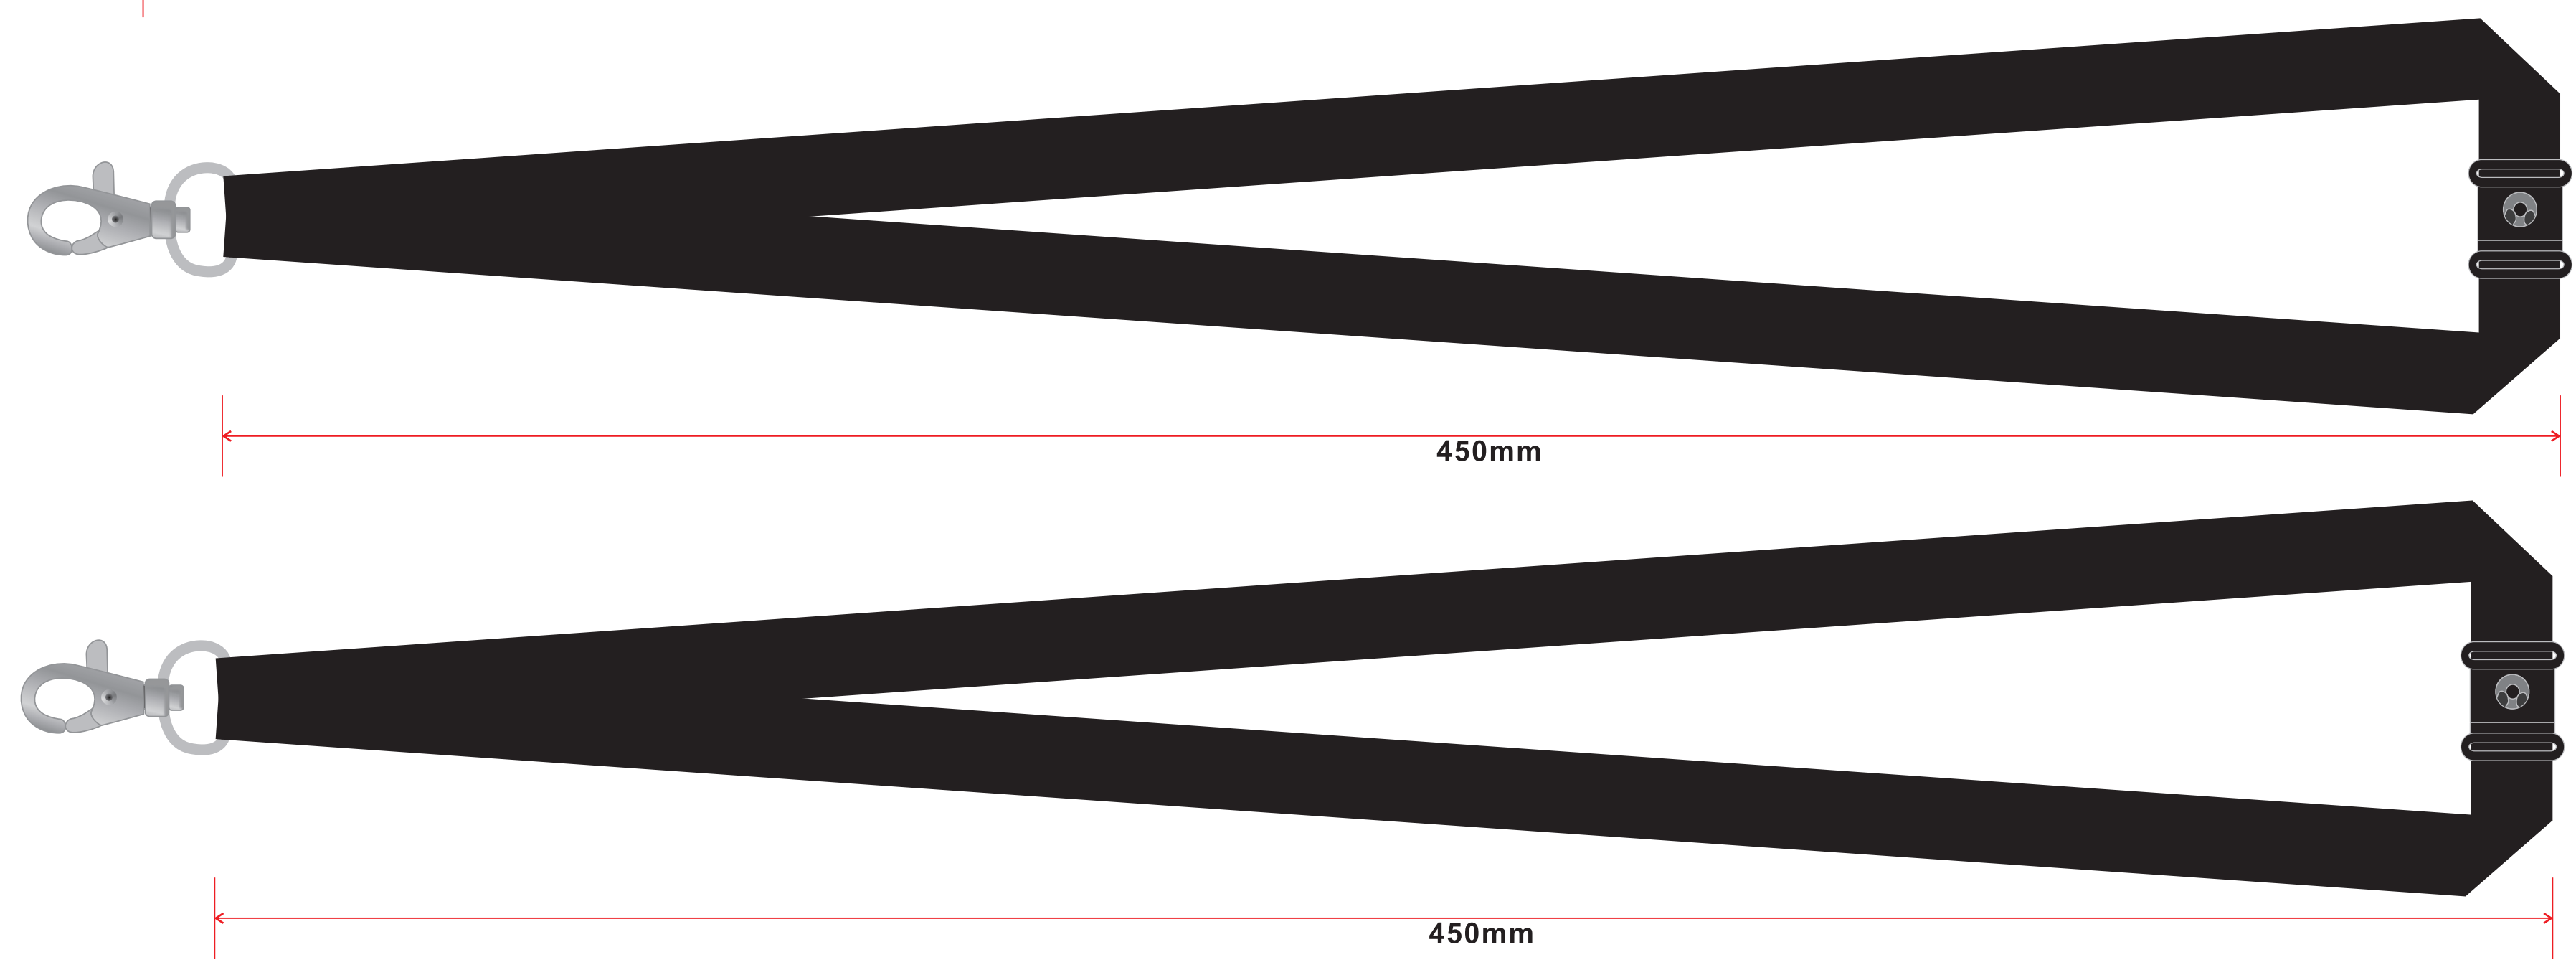

W:900mm * H:15mm

ORIENT COLLECTION		LANY04 Satin Lanyard With Swivel Clip	
Order No:	<input type="checkbox"/> Repeat order, Previous PO: <input checked="" type="checkbox"/> New order	Sample Options:	
Qty:		<input type="checkbox"/> Physical sample needed (extra 1week and AU\$65.00 cost)	<input type="checkbox"/> Sample Image needed
Item Size : 15mm x900mm	<input type="checkbox"/> Factory sample supplied	<input type="checkbox"/> No sample needed (Direct product from artwork approval)	
Actual Print Size:	Note:	<input type="checkbox"/> Approved <input type="checkbox"/> Alterations as marked	
Item colour:		Name:	
Print colour:		Company:	
Print sides:		Signed:	
		Date:	

Term and conditions:
 We will be free of liability should your order be delayed due to circumstances beyond our control. Such as Port/Vessel delays due to Weather, or labour action. As PMS colours are usually mixed by hand, from time to time there could be a colour difference from the requested pms to the final product. This is due to ink colour, substrate being printed and decoration type, this is unavoidable on the final product and customer should expect that some variance may show up dependent on the factors above. We considers this as acceptable. Please note that differences in printing could be up to 2 shades in PMS. All artwork have to be approved in 36 hours when receiveing. Production will not commence without sample option selected.