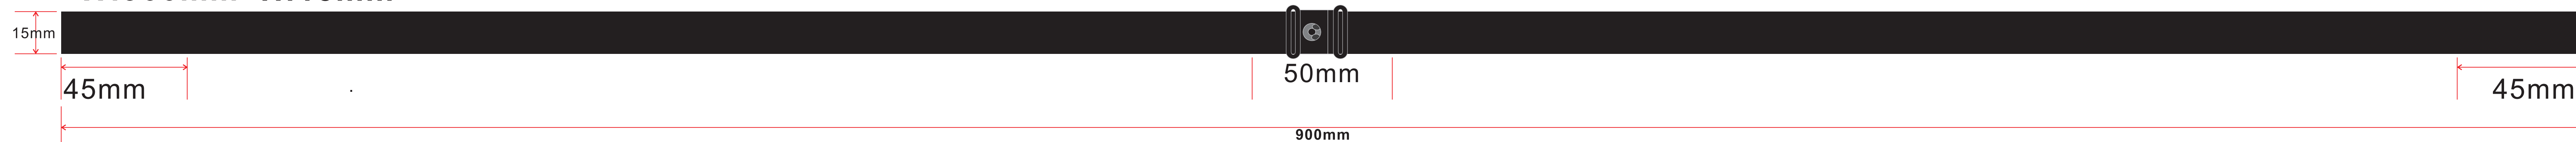

W:900mm * H:15mm

ORIENT COLLECTION LANY05 - Dye Sublimated Lanyard With Swivel Clip		
Order No:	<input type="checkbox"/> Repeat order, Previous PO: <input checked="" type="checkbox"/> New order	Sample Options:
Qty:		<input type="checkbox"/> Physical sample needed (extra 1week and AU\$65.00 cost) <input type="checkbox"/> Sample Image needed
Item Size : 15mm x900mm	<input type="checkbox"/> Factory sample supplied Note:	<input type="checkbox"/> No sample needed (Direct product from artwork approval)
Actual Print Size:		<input type="checkbox"/> Approved <input type="checkbox"/> Alterations as marked
Item colour:		Name:
Print colour:		Company:
Print sides:		Signed:
		Date:

Term and conditions:
 We will be free of liability should your order be delayed due to circumstances beyond our control. Such as Port/Vessel delays due to Weather, or labour action. As PMS colours are usually mixed by hand, from time to time there could be a colour difference from the requested pms to the final product. This is due to ink colour, substrate being printed and decoration type, this is unavoidable on the final product and customer should expect that some variance may show up dependent on the factors above. We considers this as acceptable. Please note that differences in printing could be up to 2 shades in PMS. All artwork have to be approved in 36 hours when receiveing. Production will not commence without sample option selected.