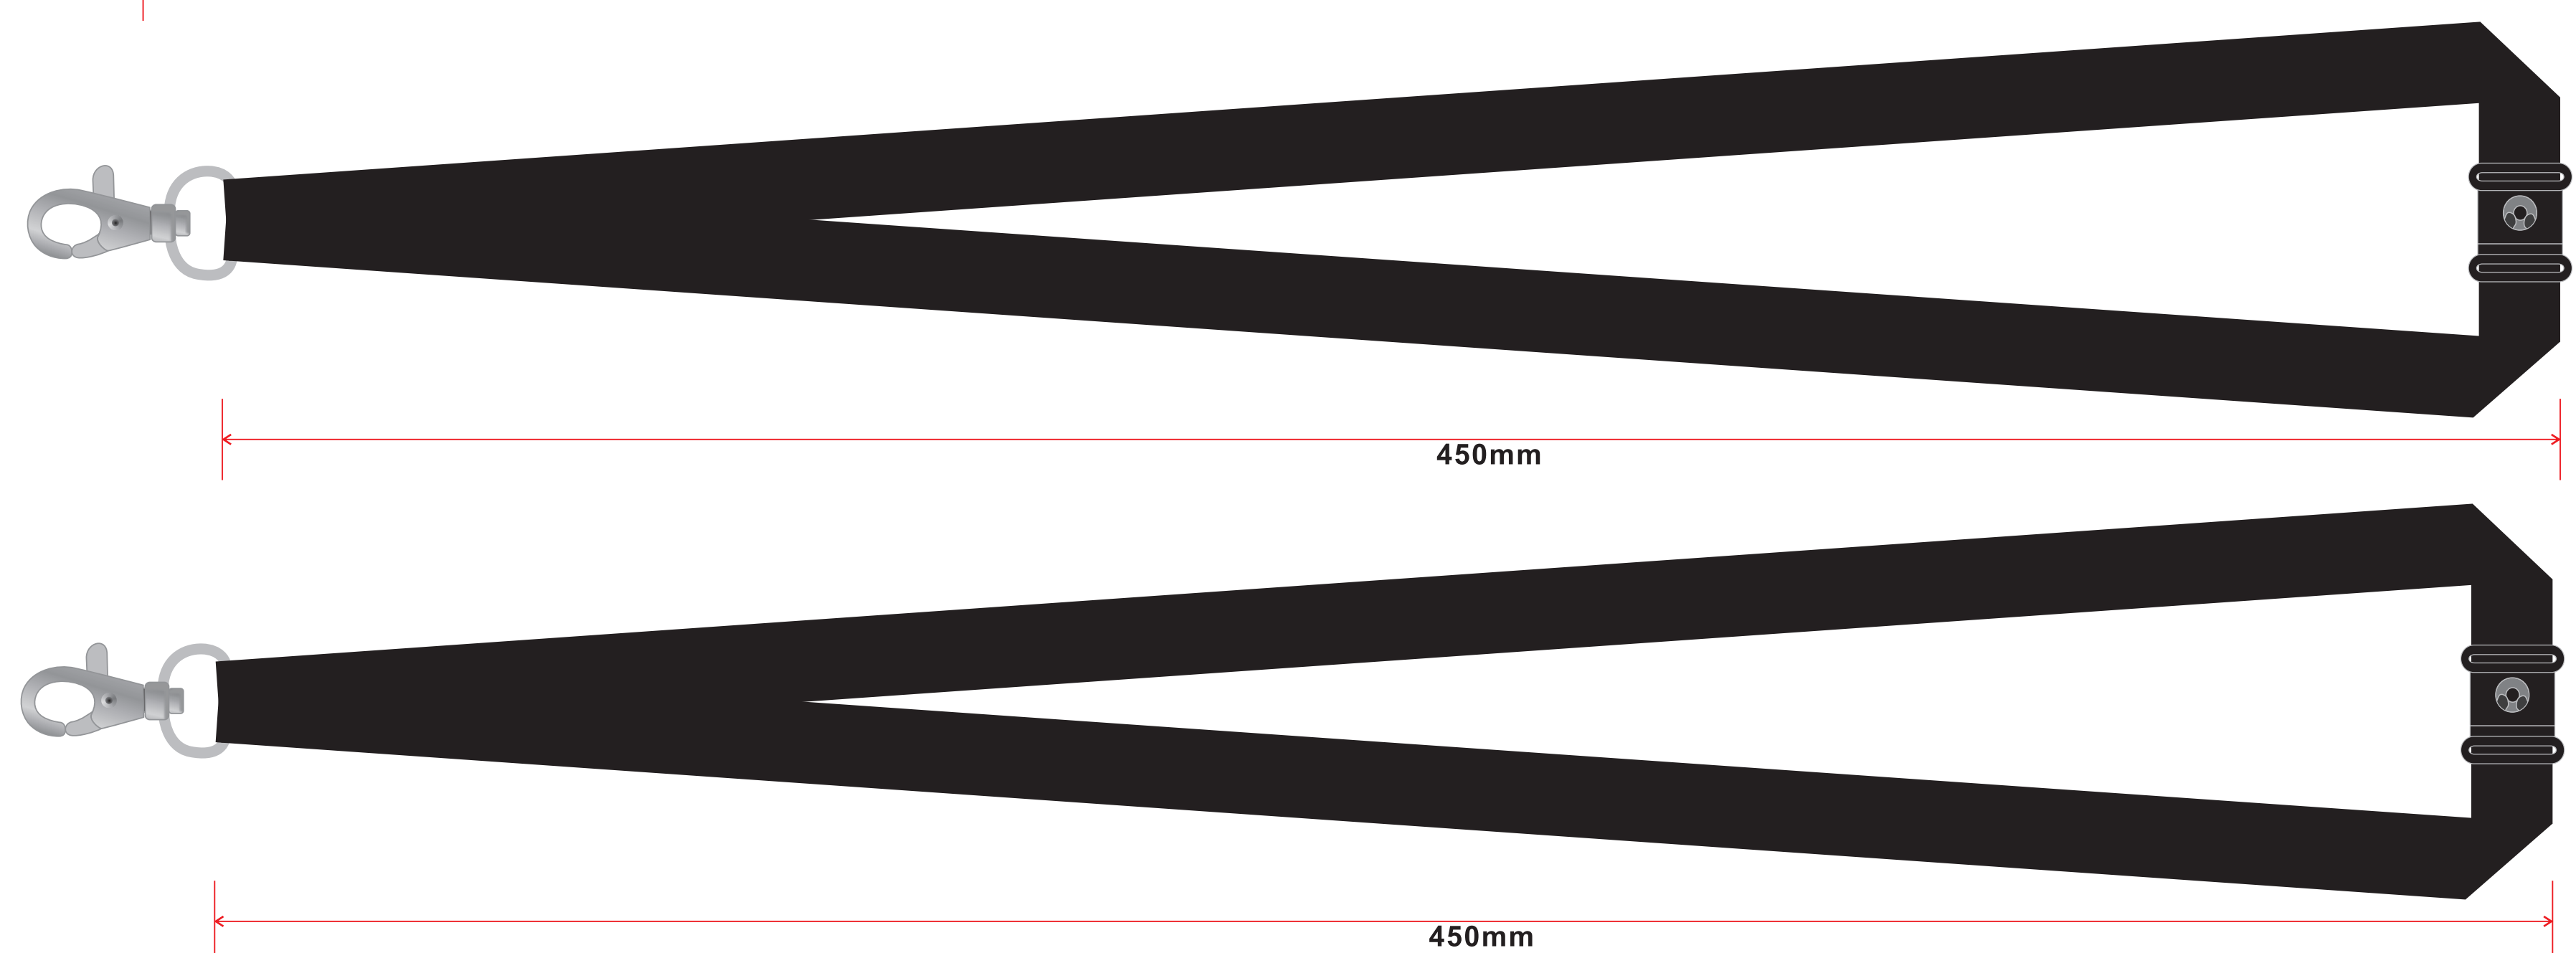

W:900mm * H:15mm

ORIENT COLLECTION LANY05 - Dye Sublimated Lanyard With Swivel Clip		
Order No:	<input type="checkbox"/> Repeat order, Previous PO: <input checked="" type="checkbox"/> New order	Sample Options:
Qty:		<input type="checkbox"/> Physical sample needed (extra 1week and AU\$65.00 cost) <input type="checkbox"/> Sample Image needed
Item Size : 15mm x900mm	<input type="checkbox"/> Factory sample supplied Note:	<input type="checkbox"/> No sample needed (Direct product from artwork approval)
Actual Print Size:		<input type="checkbox"/> Approved <input type="checkbox"/> Alterations as marked
Item colour:		Name:
Print colour:		Company:
Print sides:		Signed:
		Date:

Term and conditions:
 We will be free of liability should your order be delayed due to circumstances beyond our control. Such as Port/Vessel delays due to Weather, or labour action. As PMS colours are usually mixed by hand, from time to time there could be a colour difference from the requested pms to the final product. This is due to ink colour, substrate being printed and decoration type, this is unavoidable on the final product and customer should expect that some variance may show up dependent on the factors above. We considers this as acceptable. Please note that differences in printing could be up to 2 shades in PMS. All artwork have to be approved in 36 hours when receiveing. Production will not commence without sample option selected.