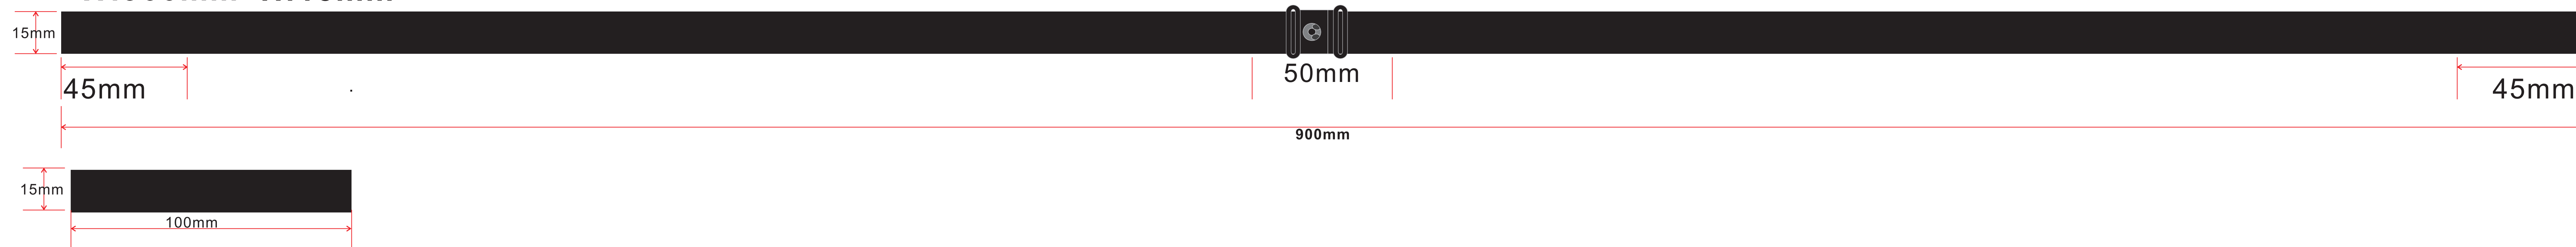

W:900mm * H:15mm

ORIENT COLLECTION		LANY06 - Bamboo Lanyard With Swivel Clip	
Order No:	<input type="checkbox"/> Repeat order, Previous PO: _____ <input checked="" type="checkbox"/> New order	Sample Options:	
Qty:		<input type="checkbox"/> Physical sample needed (extra 1week and AU\$65.00 cost) <input type="checkbox"/> Sample Image needed	
Item Size : 15mm x900mm	<input type="checkbox"/> Factory sample supplied	<input type="checkbox"/> No sample needed (Direct product from artwork approval)	
Actual Print Size:	Note:	<input type="checkbox"/> Approved <input type="checkbox"/> Alterations as marked	
Item colour:		Name:	
Print colour:		Company:	
Print sides:		Signed:	
		Date:	

Term and conditions:
 We will be free of liability should your order be delayed due to circumstances beyond our control. Such as Port/Vessel delays due to Weather, or labour action. As PMS colours are usually mixed by hand, from time to time there could be a colour difference from the requested pms to the final product. This is due to ink colour, substrate being printed and decoration type, this is unavoidable on the final product and customer should expect that some variance may show up dependent on the factors above. We considers this as acceptable. Please note that differences in printing could be up to 2 shades in PMS. All artwork have to be approved in 36 hours when receiveing. Production will not commence without sample option selected.