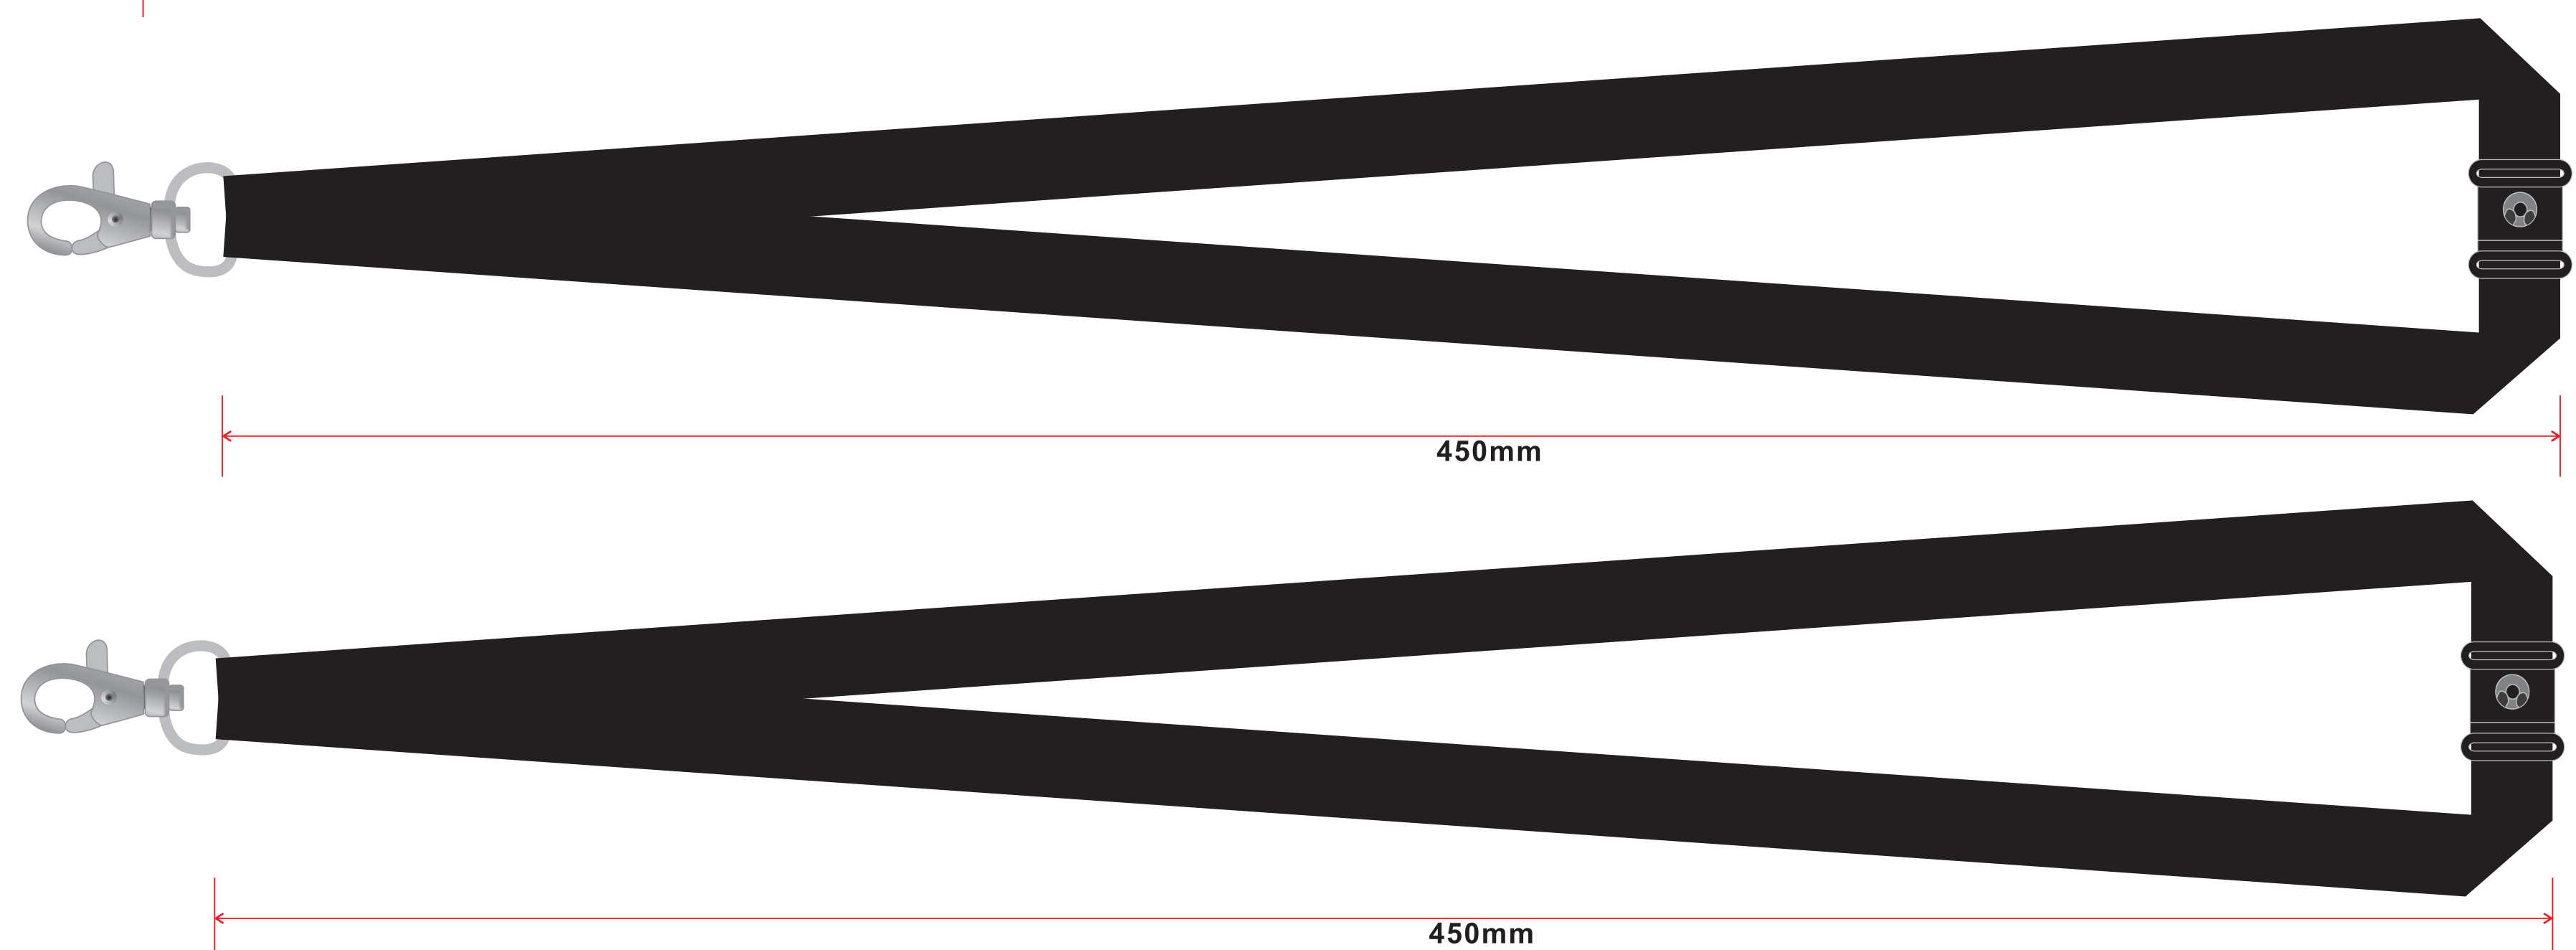

W:900mm * H:15mm

ORIENT COLLECTION		LANY06 - Bamboo Lanyard With Swivel Clip	
Order No:	<input type="checkbox"/> Repeat order, Previous PO: _____ <input checked="" type="checkbox"/> New order	Sample Options:	
Qty:		<input type="checkbox"/> Physical sample needed (extra 1week and AU\$65.00 cost) <input type="checkbox"/> Sample Image needed	
Item Size : 15mm x900mm	<input type="checkbox"/> Factory sample supplied	<input type="checkbox"/> No sample needed (Direct product from artwork approval)	
Actual Print Size:	Note:	<input type="checkbox"/> Approved <input type="checkbox"/> Alterations as marked	
Item colour:		Name:	
Print colour:		Company:	
Print sides:		Signed:	
		Date:	

Term and conditions:
 We will be free of liability should your order be delayed due to circumstances beyond our control. Such as Port/Vessel delays due to Weather, or labour action. As PMS colours are usually mixed by hand, from time to time there could be a colour difference from the requested pms to the final product. This is due to ink colour, substrate being printed and decoration type, this is unavoidable on the final product and customer should expect that some variance may show up dependent on the factors above. We considers this as acceptable. Please note that differences in printing could be up to 2 shades in PMS. All artwork have to be approved in 36 hours when receiveing. Production will not commence without sample option selected.