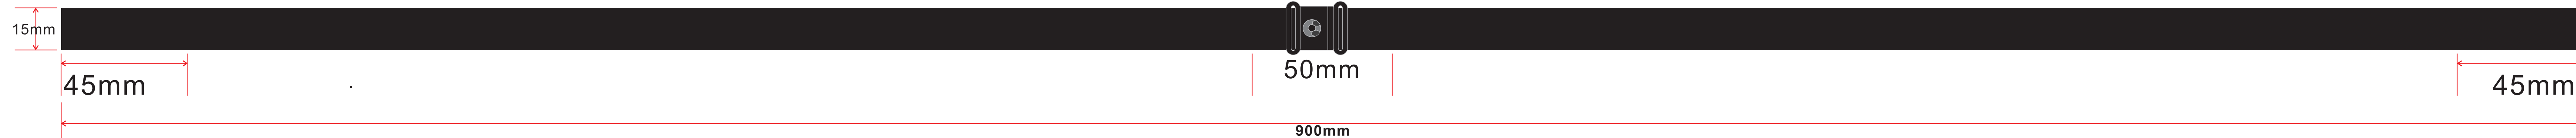

**W:900mm \* H:15mm**

**ORIENT** COLLECTION **LANY07 - Recycled Pet Lanyard With Swivel Clip**

Order No: Qty: Item Size : 15mm x900mm Actual Print Size: Item colour: Print colour: Print sides:	<input type="checkbox"/> Repeat order, Previous PO: <input checked="" type="checkbox"/> New order	Sample Options: <input type="checkbox"/> Physical sample needed (extra 1week and AU\$65.00 cost) <input type="checkbox"/> Sample Image needed <input type="checkbox"/> No sample needed (Direct product from artwork approval)
	<input type="checkbox"/> Factory sample supplied	<input type="checkbox"/> Approved <input type="checkbox"/> Alterations as marked
	Note:	Name: Company: Signed: Date:

**Term and conditions:**  
 We will be free of liability should your order be delayed due to circumstances beyond our control. Such as Port/Vessel delays due to Weather, or labour action. As PMS colours are usually mixed by hand, from time to time there could be a colour difference from the requested pms to the final product. This is due to ink colour, substrate being printed and decoration type, this is unavoidable on the final product and customer should expect that some variance may show up dependent on the factors above. We considers this as acceptable. Please note that differences in printing could be up to 2 shades in PMS. All artwork have to be approved in 36 hours when receiveing. Production will not commence without sample option selected.