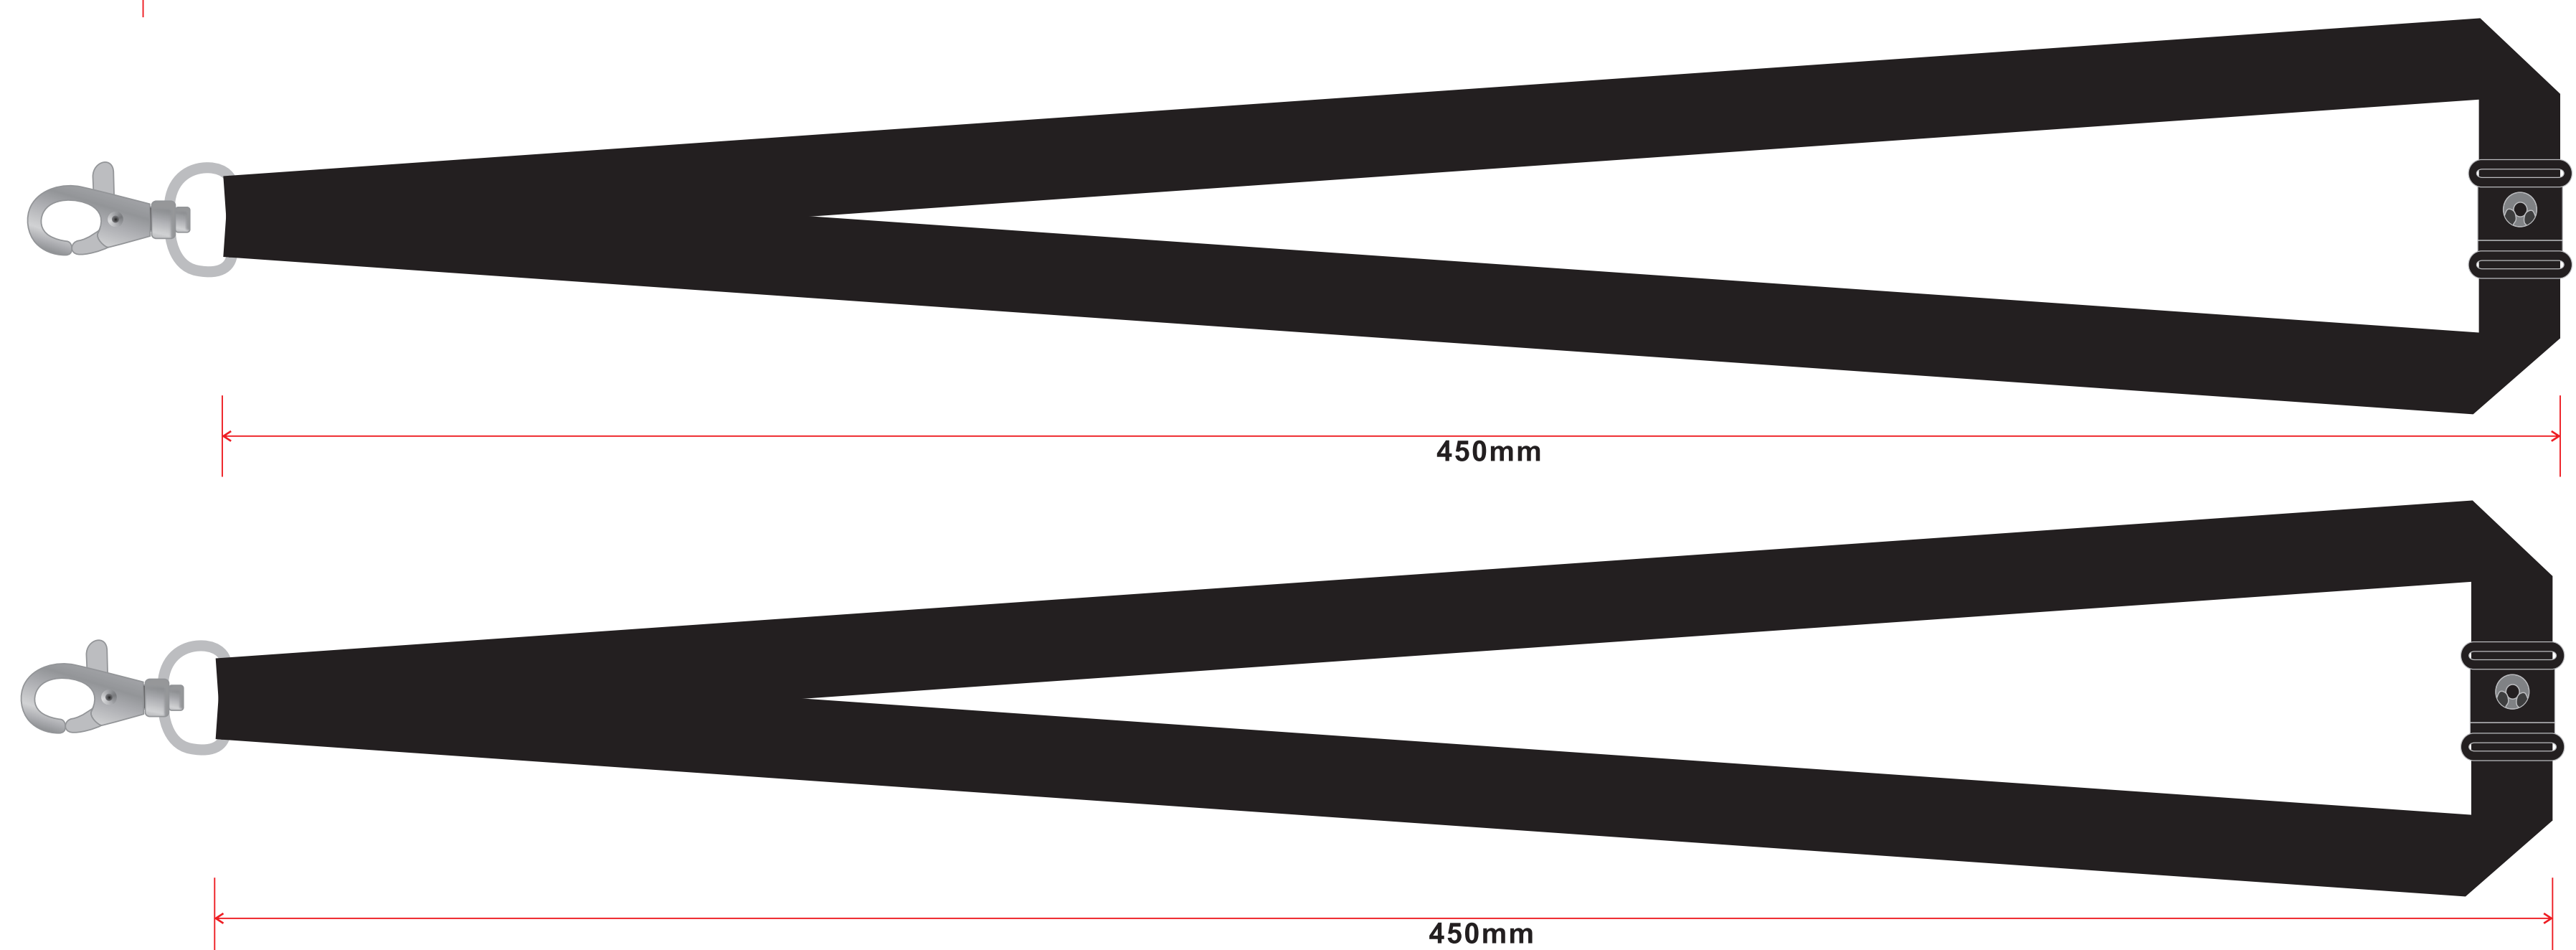

**W:900mm \* H:15mm**

<b>ORIENT</b> COLLECTION <b>LANY08 - Woven Lanyard With Swivel Clip</b>		
Order No:	<input type="checkbox"/> Repeat order, Previous PO: _____	<input checked="" type="checkbox"/> New order
Qty:		
Item Size : 15mm x900mm		
Actual Print Size:	<input type="checkbox"/> Factory sample supplied	Sample Options: <input type="checkbox"/> Physical sample needed (extra 1week and AU\$65.00 cost) <input type="checkbox"/> Sample Image needed <input type="checkbox"/> No sample needed (Direct product from artwork approval)
Item colour:	Note:	<input type="checkbox"/> Approved <input type="checkbox"/> Alterations as marked
Print colour:		Name:
Print sides:		Company:
		Signed:
		Date:

**Term and conditions:**  
 We will be free of liability should your order be delayed due to circumstances beyond our control. Such as Port/Vessel delays due to Weather, or labour action. As PMS colours are usually mixed by hand, from time to time there could be a colour difference from the requested pms to the final product. This is due to ink colour, substrate being printed and decoration type, this is unavoidable on the final product and customer should expect that some variance may show up dependent on the factors above. We considers this as acceptable. Please note that differences in printing could be up to 2 shades in PMS. All artwork have to be approved in 36 hours when receiveing. Production will not commence without sample option selected.