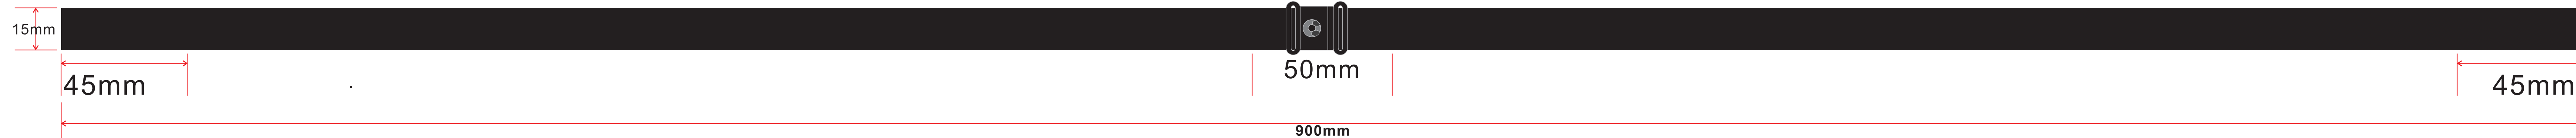

**W:900mm \* H:15mm**

<b>ORIENT</b> COLLECTION <b>LANY08 - Woven Lanyard With Swivel Clip</b>		
Order No:	<input type="checkbox"/> Repeat order, Previous PO: _____	<input checked="" type="checkbox"/> New order
Qty:		
Item Size : 15mm x900mm		
Actual Print Size:	<input type="checkbox"/> Factory sample supplied	Sample Options: <input type="checkbox"/> Physical sample needed (extra 1week and AU\$65.00 cost) <input type="checkbox"/> Sample Image needed <input type="checkbox"/> No sample needed (Direct product from artwork approval)
Item colour:	Note:	<input type="checkbox"/> Approved <input type="checkbox"/> Alterations as marked
Print colour:		Name:
Print sides:		Company:
		Signed:
		Date:

**Term and conditions:**  
 We will be free of liability should your order be delayed due to circumstances beyond our control. Such as Port/Vessel delays due to Weather, or labour action. As PMS colours are usually mixed by hand, from time to time there could be a colour difference from the requested pms to the final product. This is due to ink colour, substrate being printed and decoration type, this is unavoidable on the final product and customer should expect that some variance may show up dependent on the factors above. We considers this as acceptable. Please note that differences in printing could be up to 2 shades in PMS. All artwork have to be approved in 36 hours when receiveing. Production will not commence without sample option selected.