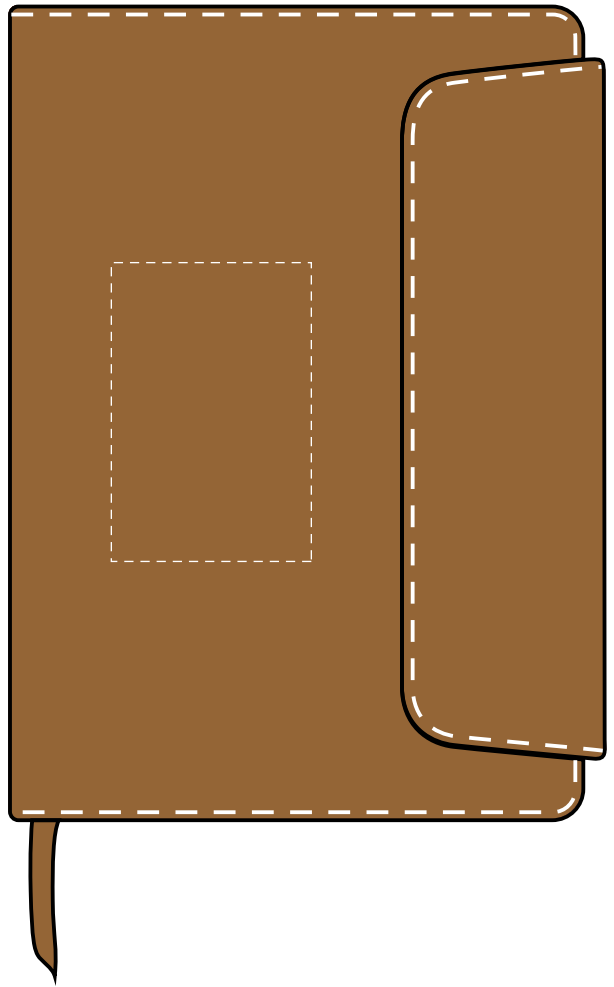

5.08 cm

7.62 cm

ORIENT COLLECTION Code- **CMPB12**

Order No: Qty: Item Size : 15(w) x 20(h) cm Actual Print Size: 5(w) x 10(h) cm Item colour: Print colour: Print sides: Maximum Print Area(s):	<input type="checkbox"/> Repeat order, Previous PO: _____	<input type="checkbox"/> New order	Sample Options: <input type="checkbox"/> Physical sample needed (extra 1week and AU\$65.00 cost) <input type="checkbox"/> Sample Image needed
	<input type="checkbox"/> Factory sample supplied		<input type="checkbox"/> No sample needed (Direct product from artwork approval)
	Note:		<input type="checkbox"/> Approved <input type="checkbox"/> Alterations as marked Name: Company: Signed: Date:

Term and conditions:

We will be free of liability should your order be delayed due to circumstances beyond our control. Such as Port/Vessel delays due to Weather, or labour action. As PMS colours are usually mixed by hand, from time to time there could be a colour difference from the requested pms to the final product. This is due to ink colour, substrate being printed and decoration type, this is unavoidable on the final product and customer should expect that some variance may show up dependent on the factors above. We considers this as acceptable. Please note that differences in printing could be up to 2 shades in PMS. All artwork have to be approved in 36 hours when receiveing. Production will not commence without sample option selected.