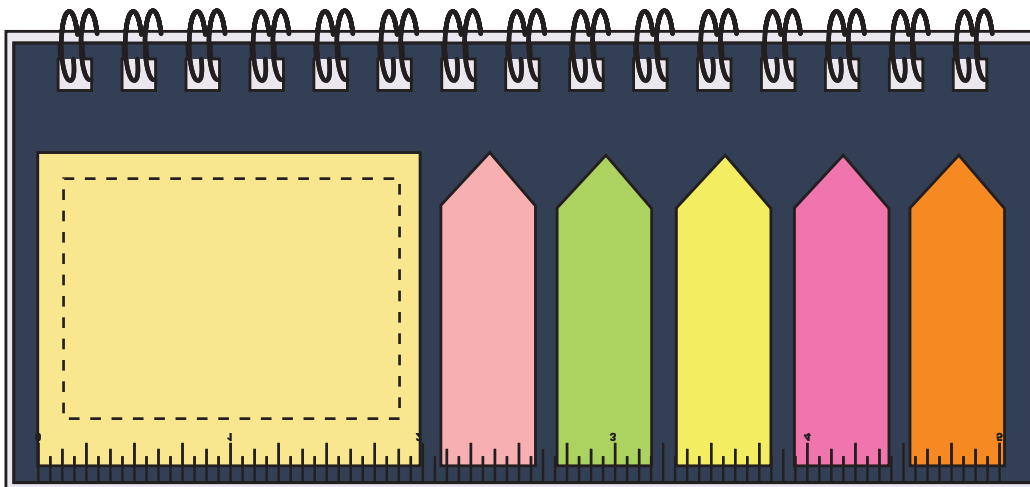

Pad-Print

FPO

Dashed Line For Imprint Area Only, Will Not Print.

1" 0.5" 0"	Artist/Date: Order #: Ship Date: Imprint Color: Item Color:	Item #: 1342 MAX Imprint Size: 1.75"w x1.25"h Imprint Type: Pad-Print	Proofing:
------------------	---	---	-----------